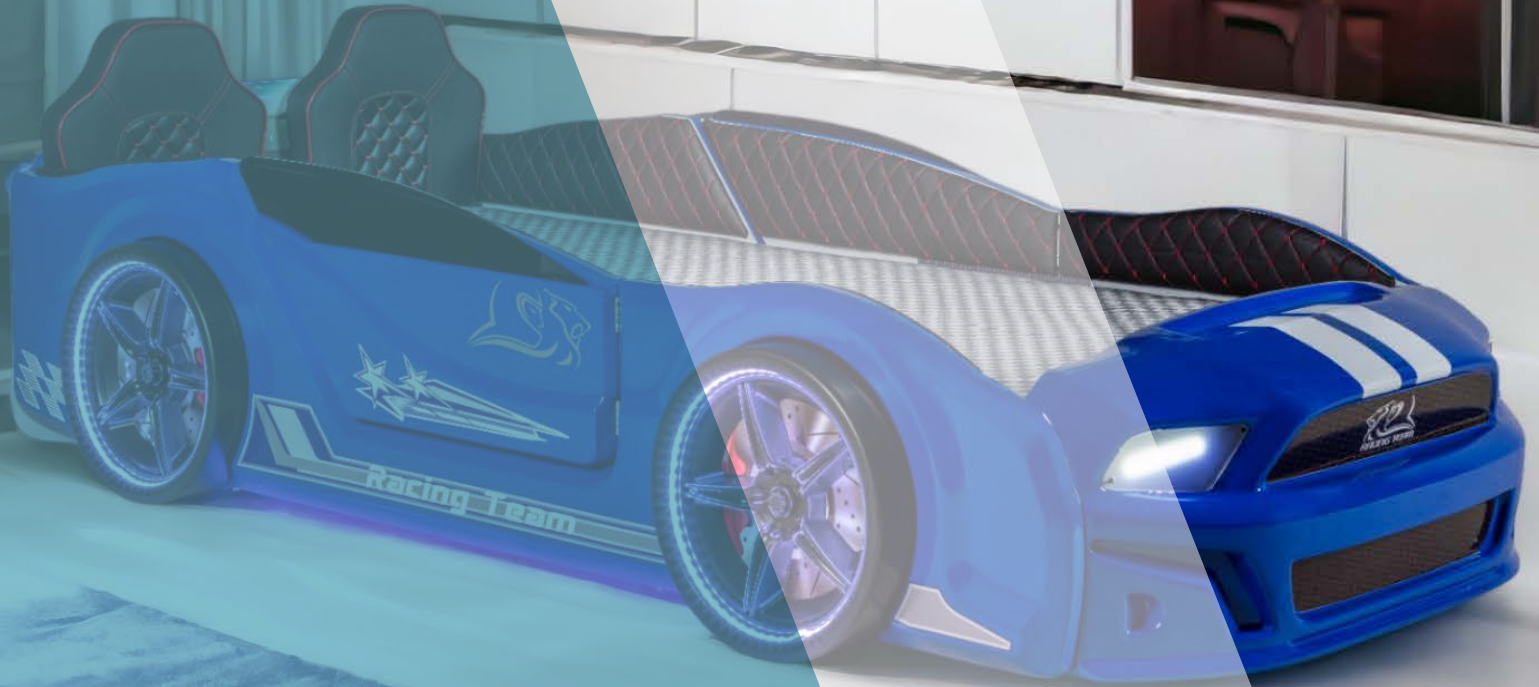

FERRAMINI

Arabalı Yatak / Carbeds

CARBEDS

PRODUCT CATALOG

COMPANY PROFILE

We have been working for years to provide a comfortable and safe sleeping experience for children. From the first day we set out, designing products that meet the needs of parents and children has been at the center of our mission. With their stylish designs, our car beds offer practical use with their quick assembly feature. Our products, special car beds for children, that we have developed in this direction, combine soundness and comfort in your sleep.