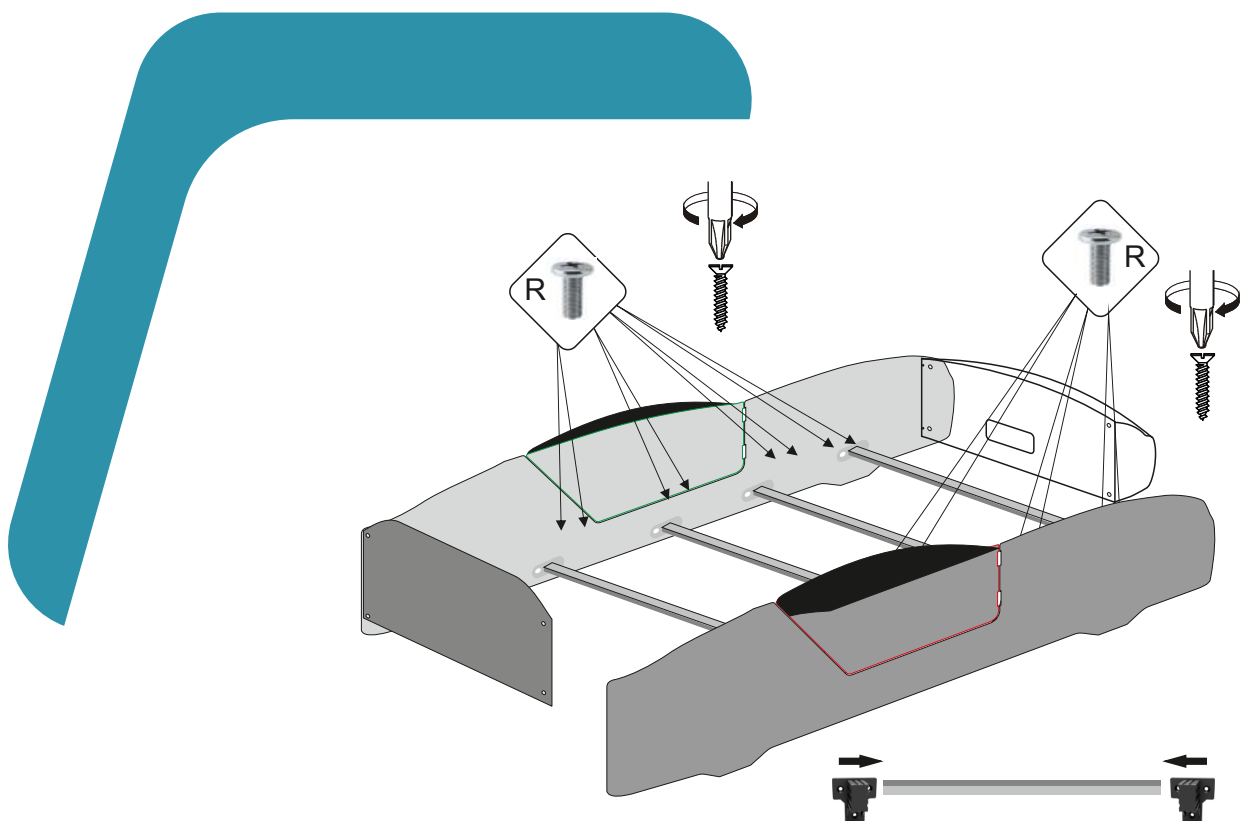

EASY MOUNTING SYSTEM

Our beds are designed to be completely disassembled. It can be easily installed in minutes.

With their practical assembly, quality materials and stylish design, our beds are the ideal choice to add comfort and style to your life.

It is now much easier to achieve the sleep experience our children dream of.