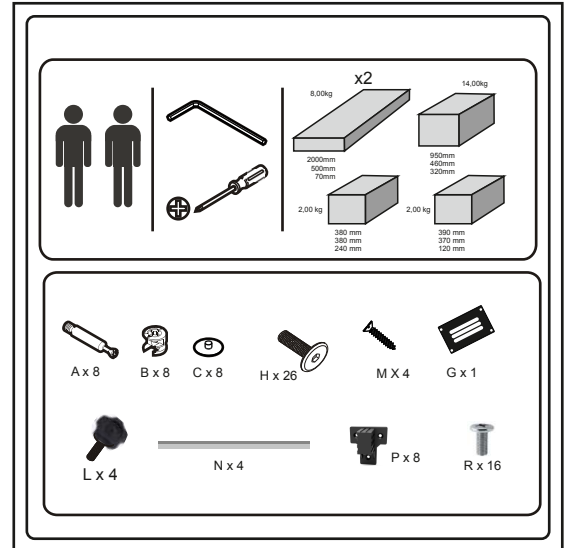

PAKAGING QUALITY

PRODUCT FEATURES

Feature 1: White LED on the rims and blue LED night light mode on the bottom.

Feature 2: Bluetooth controlled sound system can be connected to the system in the car bed from your mobile phone and you can play the music or fairy tale you want and play it in the other room.

You can let your child listen to it.

Sound adjustment can also be made from the phone, or it can manage 4 different car sounds installed with the remote control it comes with.

Feature 3: Special leather upholstery seat and interior leather upholstery.

MATERIAL QUALITY: The trolley bed produced by our company is in all raw material inputs.

It prefers 1st Class products whose quality is proven at international level and which are harmless to human health.

The side panels and front bumper of our trolley beds are used for food, health and toys. It is produced from ABS Plastic, which is also used in the industry.

(All lego toys are made of ABS Plastic)

INSTALLATION AND ASSEMBLY: Our Trolley Beds are Specially Made for Practical Assembly
It is designed to be installed by anyone who can use a screwdriver.

Dimensions: 190x90 inner bed size, 220x105 outer bed size.